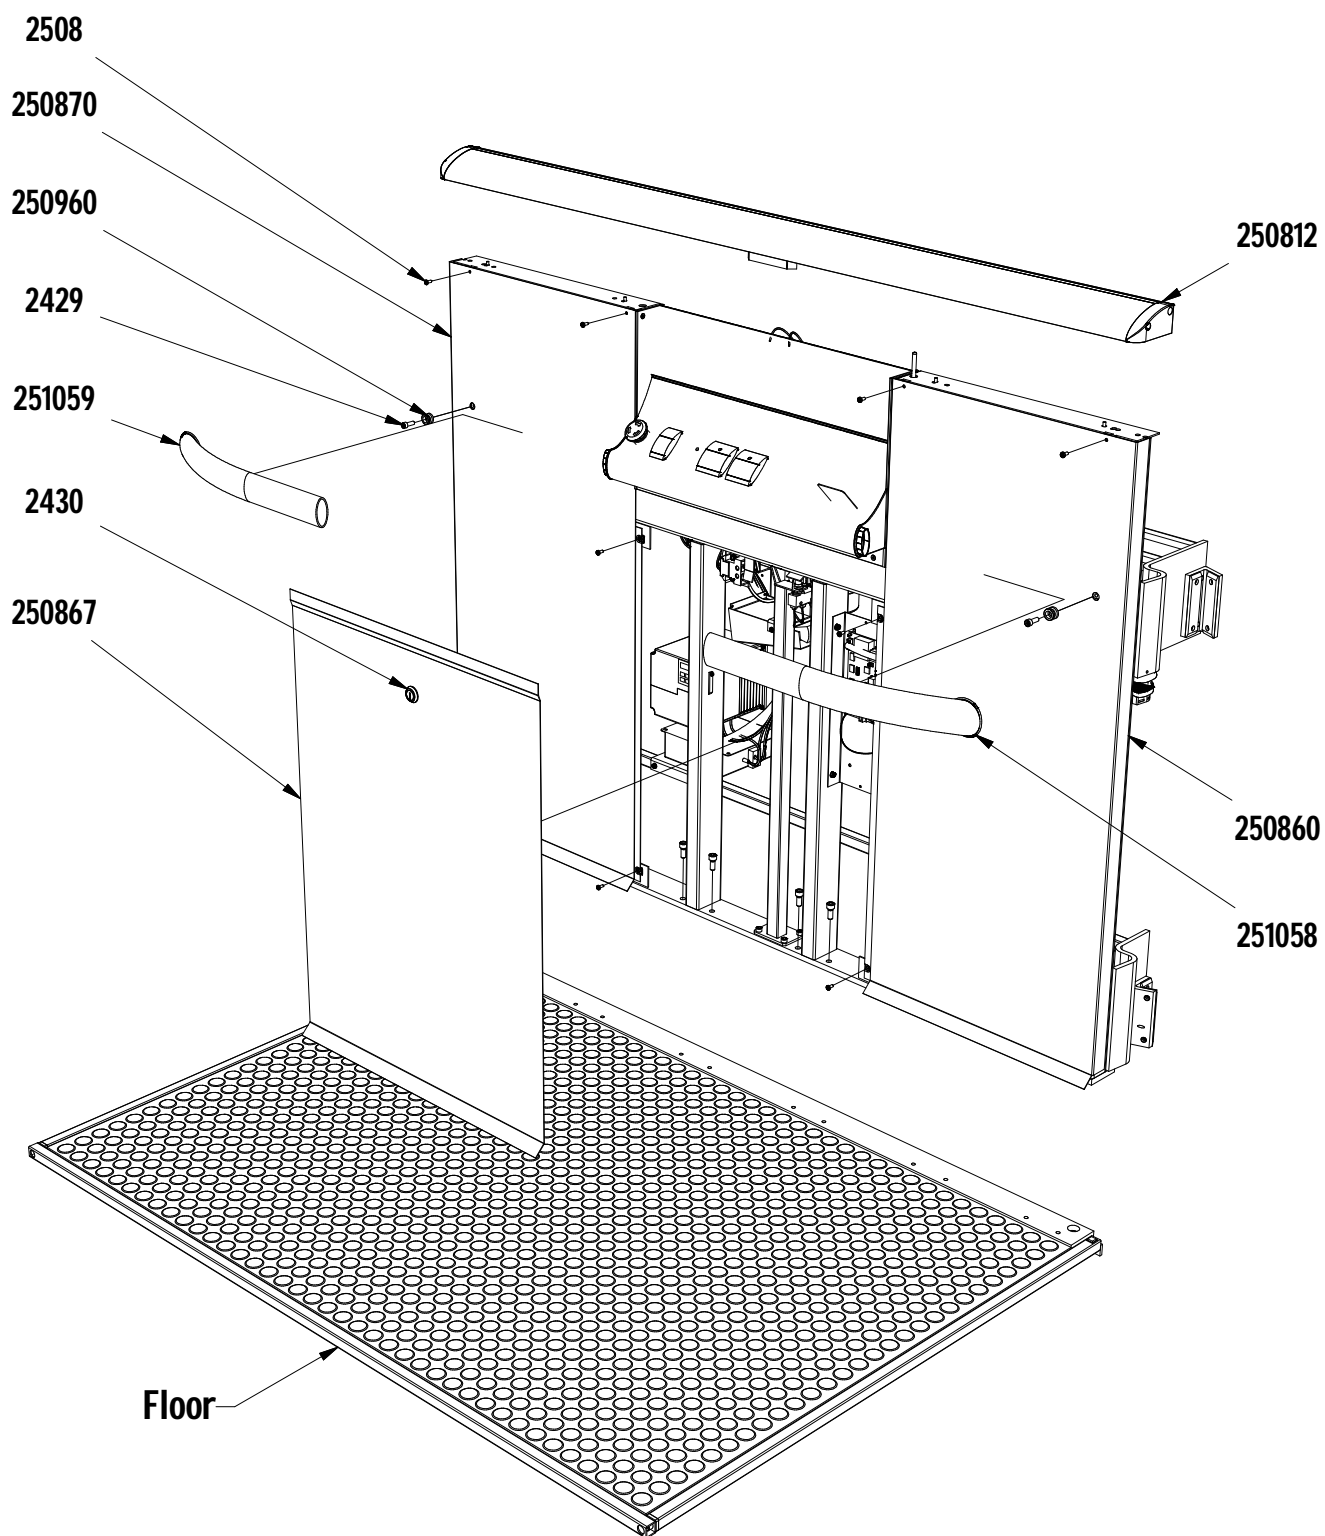

Platform Cibes A5000

Phone +46 290 295 50
service@cibeslift.com

Telefax: +46 290 295 69
Rev.

Valid from ser.no.

Page

Floor

Phone +46 290 295 50
service@cibeslift.com

Telefax: +46 290 295 69
Rev.