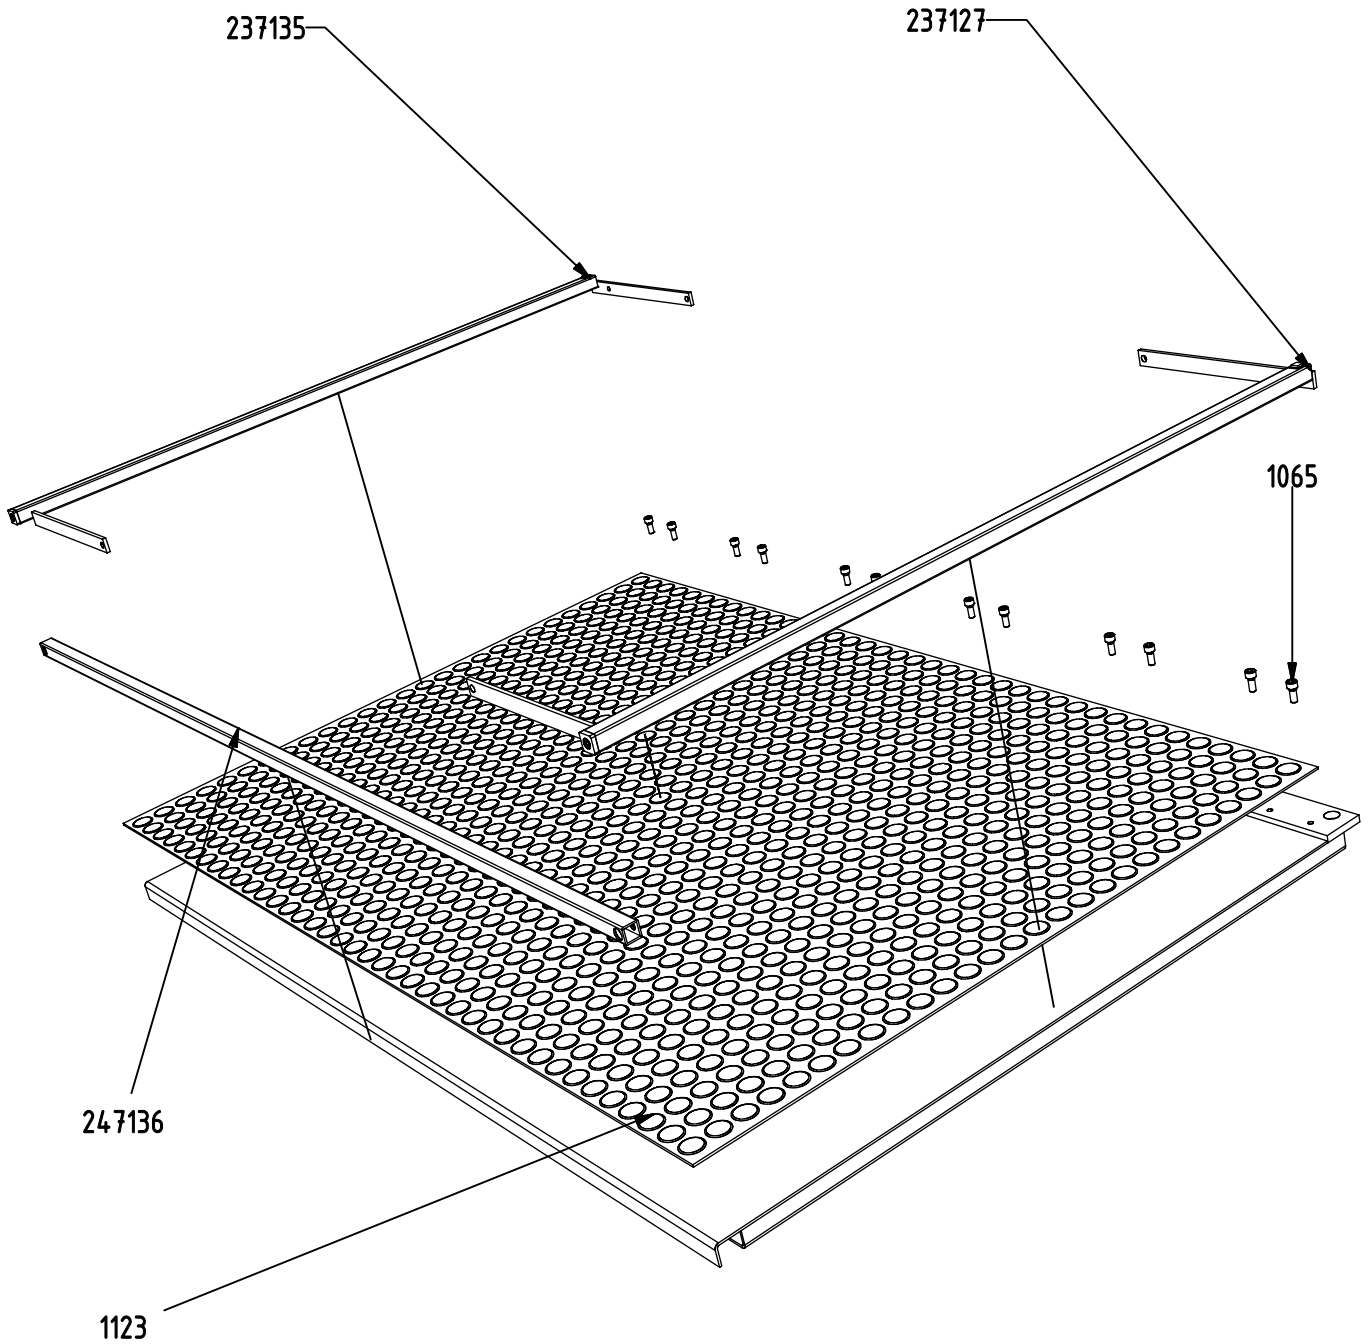

Platform A5000

Cover plates on platform

Floor A5000

Phone +46 290 295 50

service@cibeslift.com

Telefax: +46 29 295 69

Rev. 2004-05-01

Valid from ser.no.xxxxxx-5113

Page

30

Platform front view

Control panel

- 1923 = -1
- 1924 = 0
- 1925 = 1
- 1926 = 2
- 1927 = 3
- 1928 = 4
- 1945 = G
- 1949 = B
- 1964 = S
- 2388 = U

Platform rear view

Phone +46 290 295 50
service@cibeslift.com