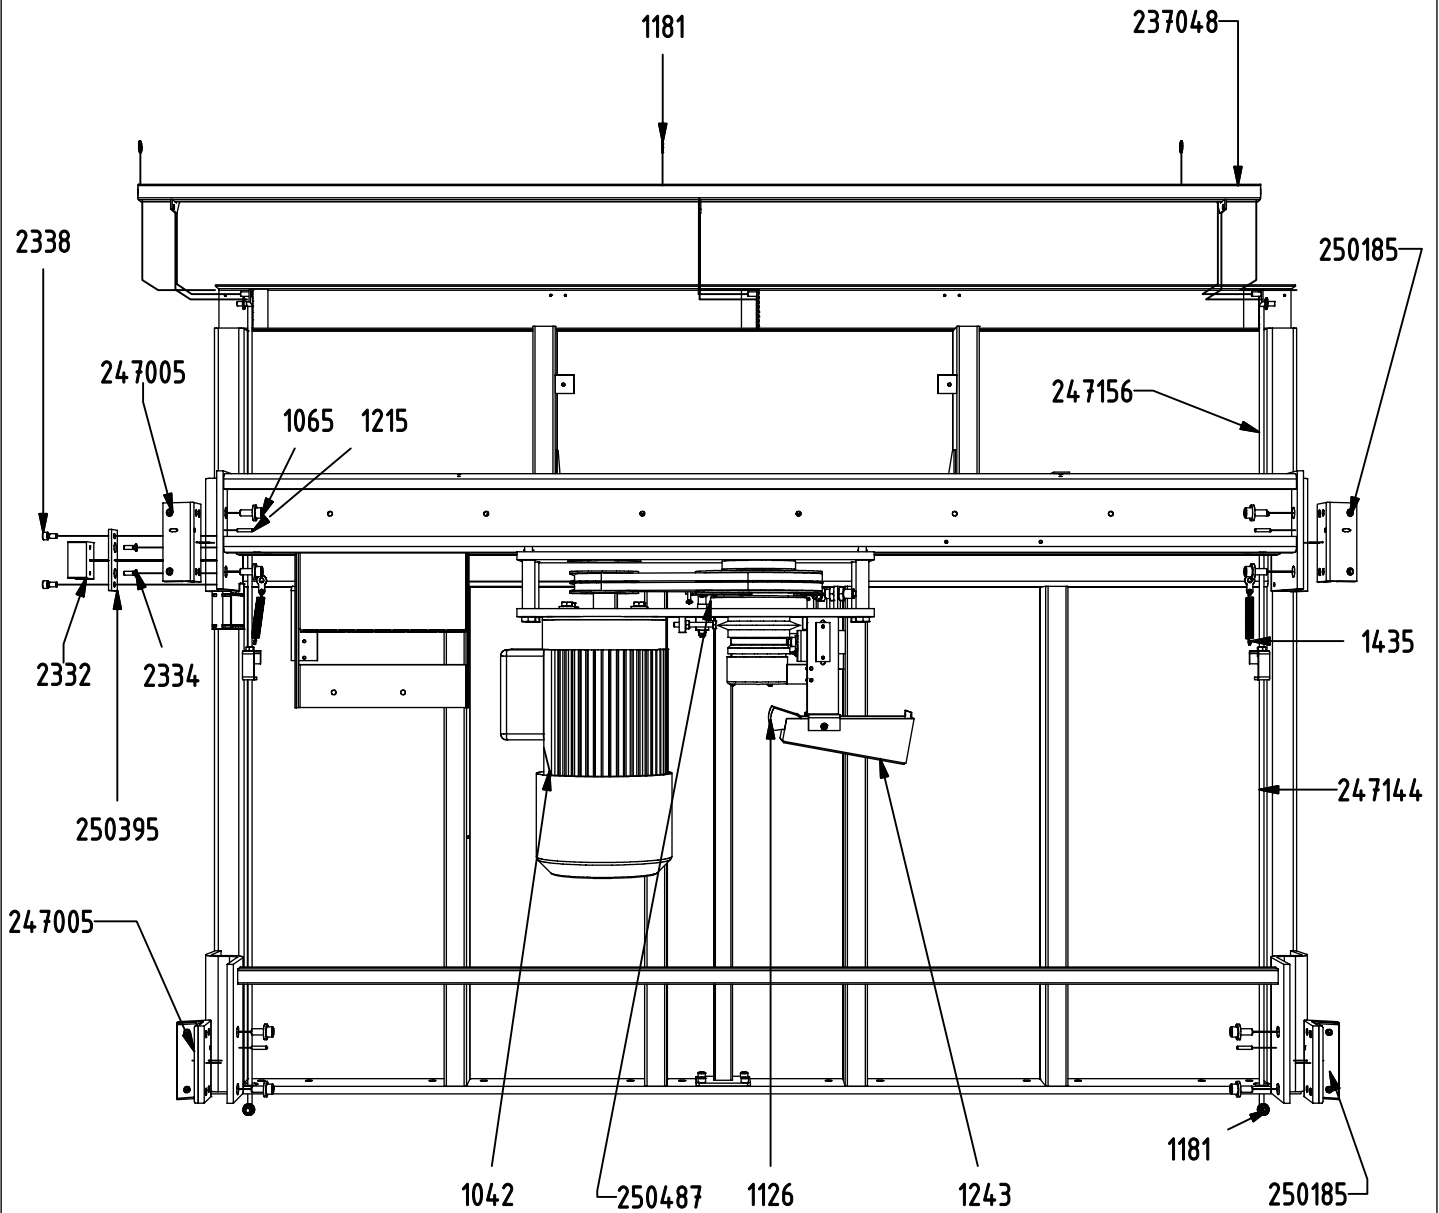

Page

30

Platform front view

Control panel

- 1923 = -1
- 1924 = 0
- 1925 = 1
- 1926 = 2
- 1927 = 3
- 1928 = 4
- 1945 = G
- 1949 = B
- 1964 = S
- 2388 = U

Platform rear view

Phone +46 290 295 50
service@cibeslift.com