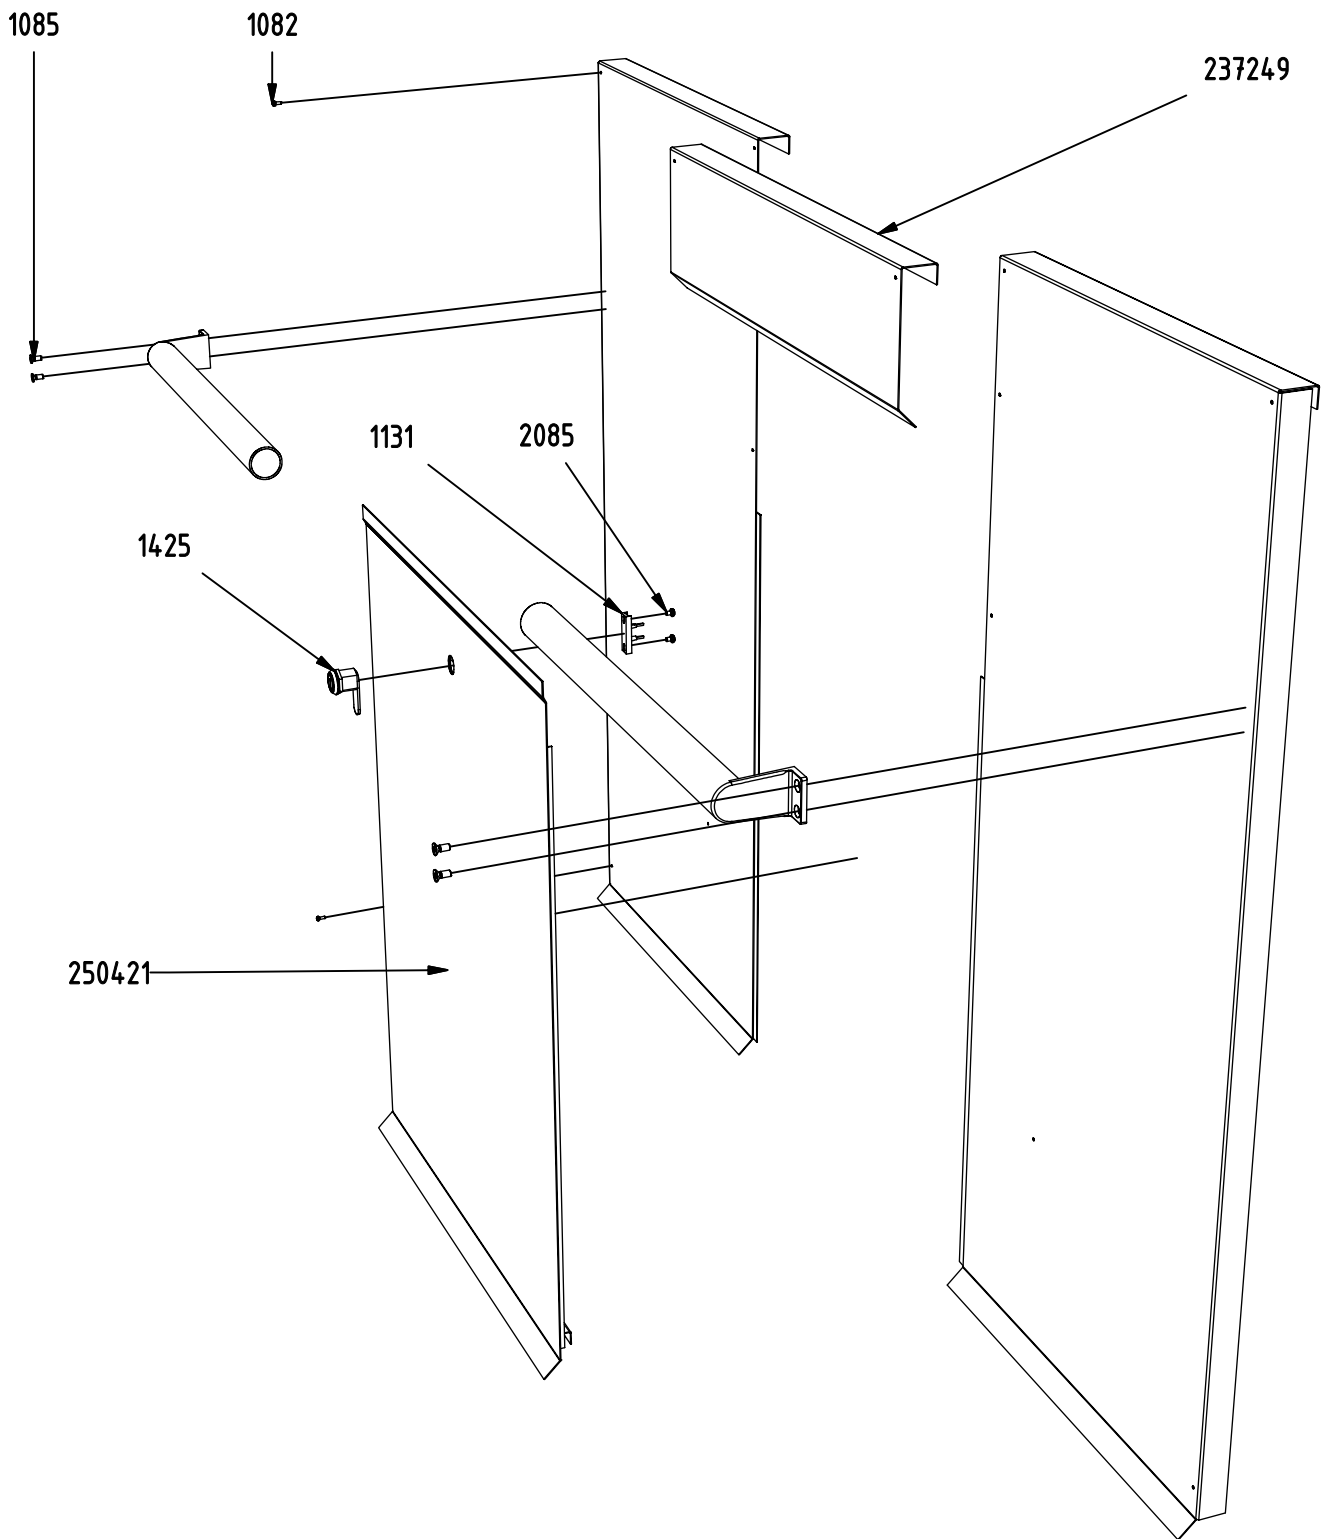

Platform A5000

Cover plates on platform

Floor A5000

Phone +46 290 295 50

service@cibeslift.com

Telefax: +46 29 295 69

Rev. 2004-05-01

Valid from ser.no.xxxxxx-5113

Page

30

Platform front view

Control panel

- 1923 = -1
- 1924 = 0
- 1925 = 1
- 1926 = 2
- 1927 = 3
- 1928 = 4
- 1945 = G
- 1949 = B
- 1964 = S
- 2388 = U

Platform rear view

Phone +46 290 295 50
service@cibeslift.com