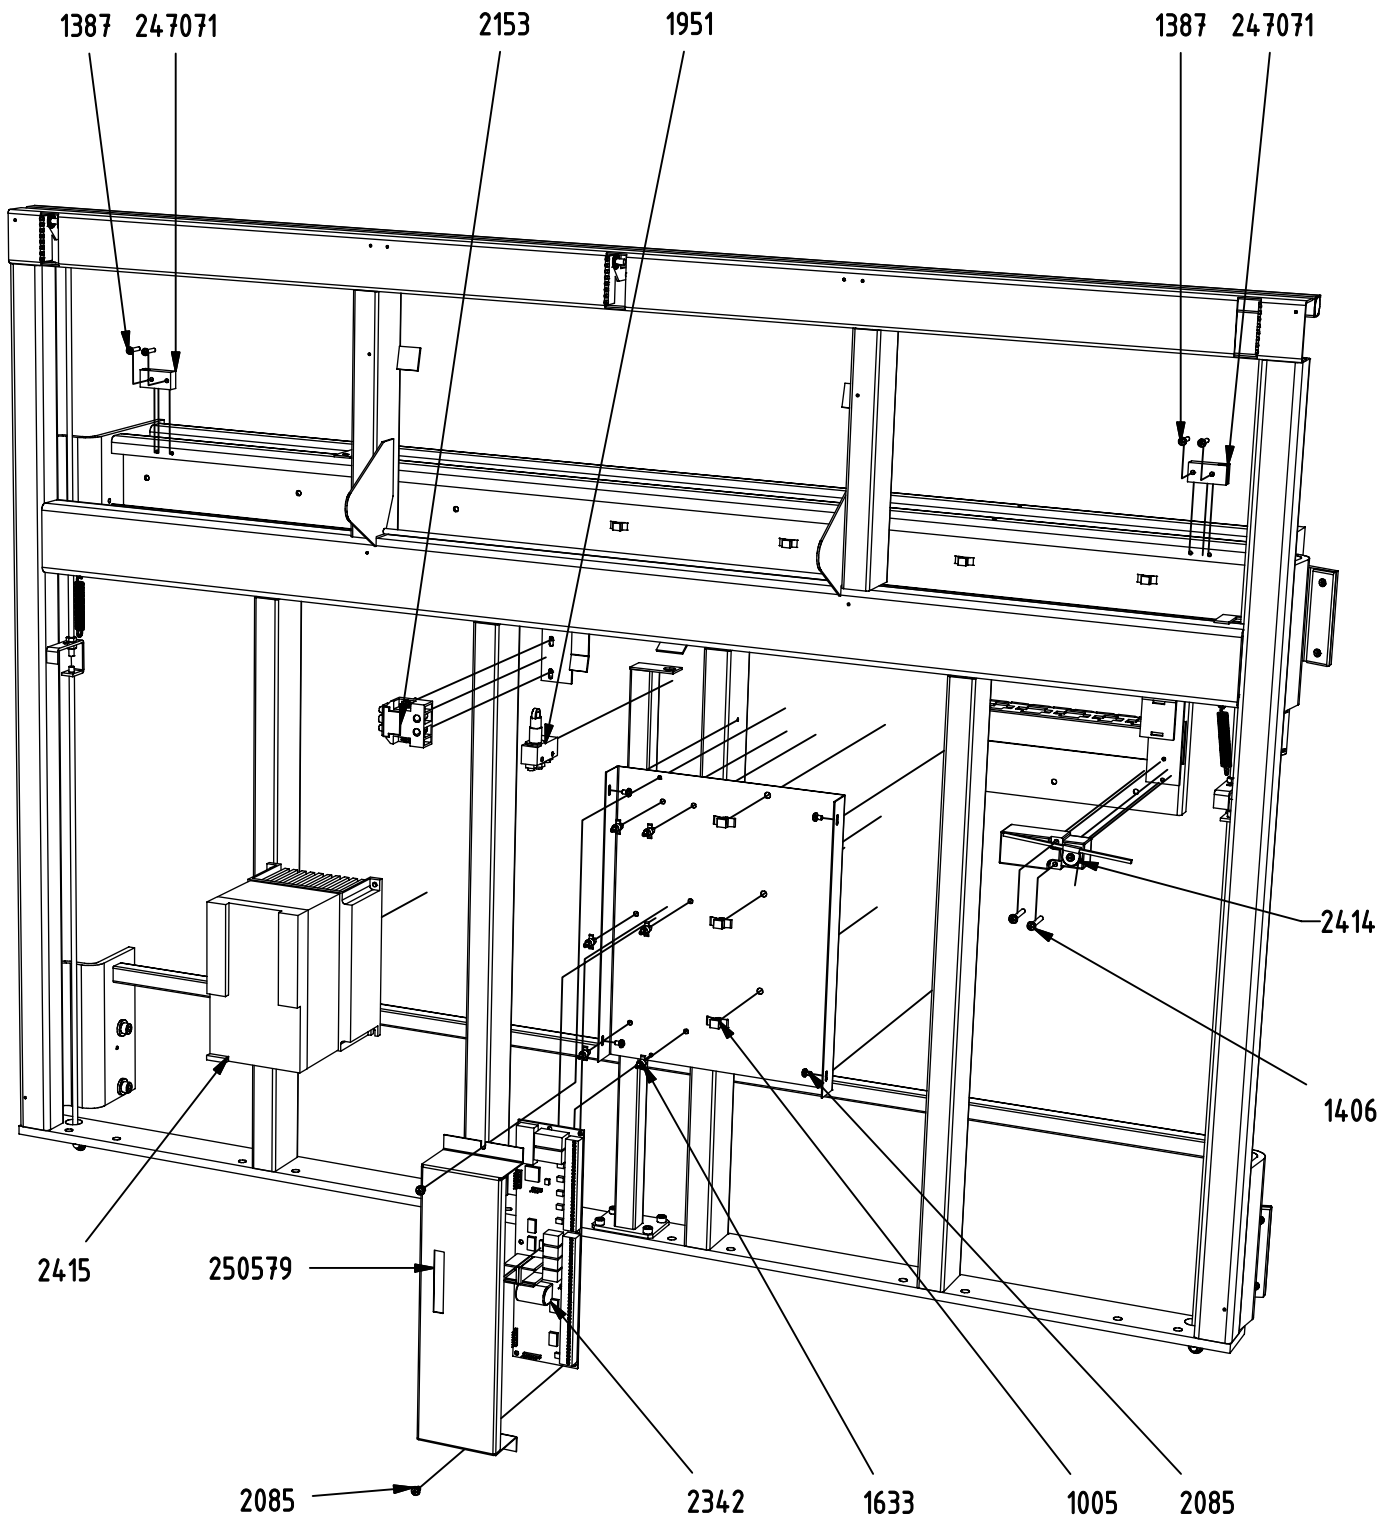

Platform A5000

Cover plates on platform

Floor A5000

Phone +46 290 295 50

service@cibeslift.com

Telefax: +46 29 295 69

Rev. 2004-05-01

Valid from ser.no.xxxxxx-5113

Page

30

Platform front view

Control panel

- 1923 = -1
- 1924 = 0
- 1925 = 1
- 1926 = 2
- 1927 = 3
- 1928 = 4
- 1945 = G
- 1949 = B
- 1964 = S
- 2388 = U

Platform rear view

Phone +46 290 295 50
service@cibeslift.com