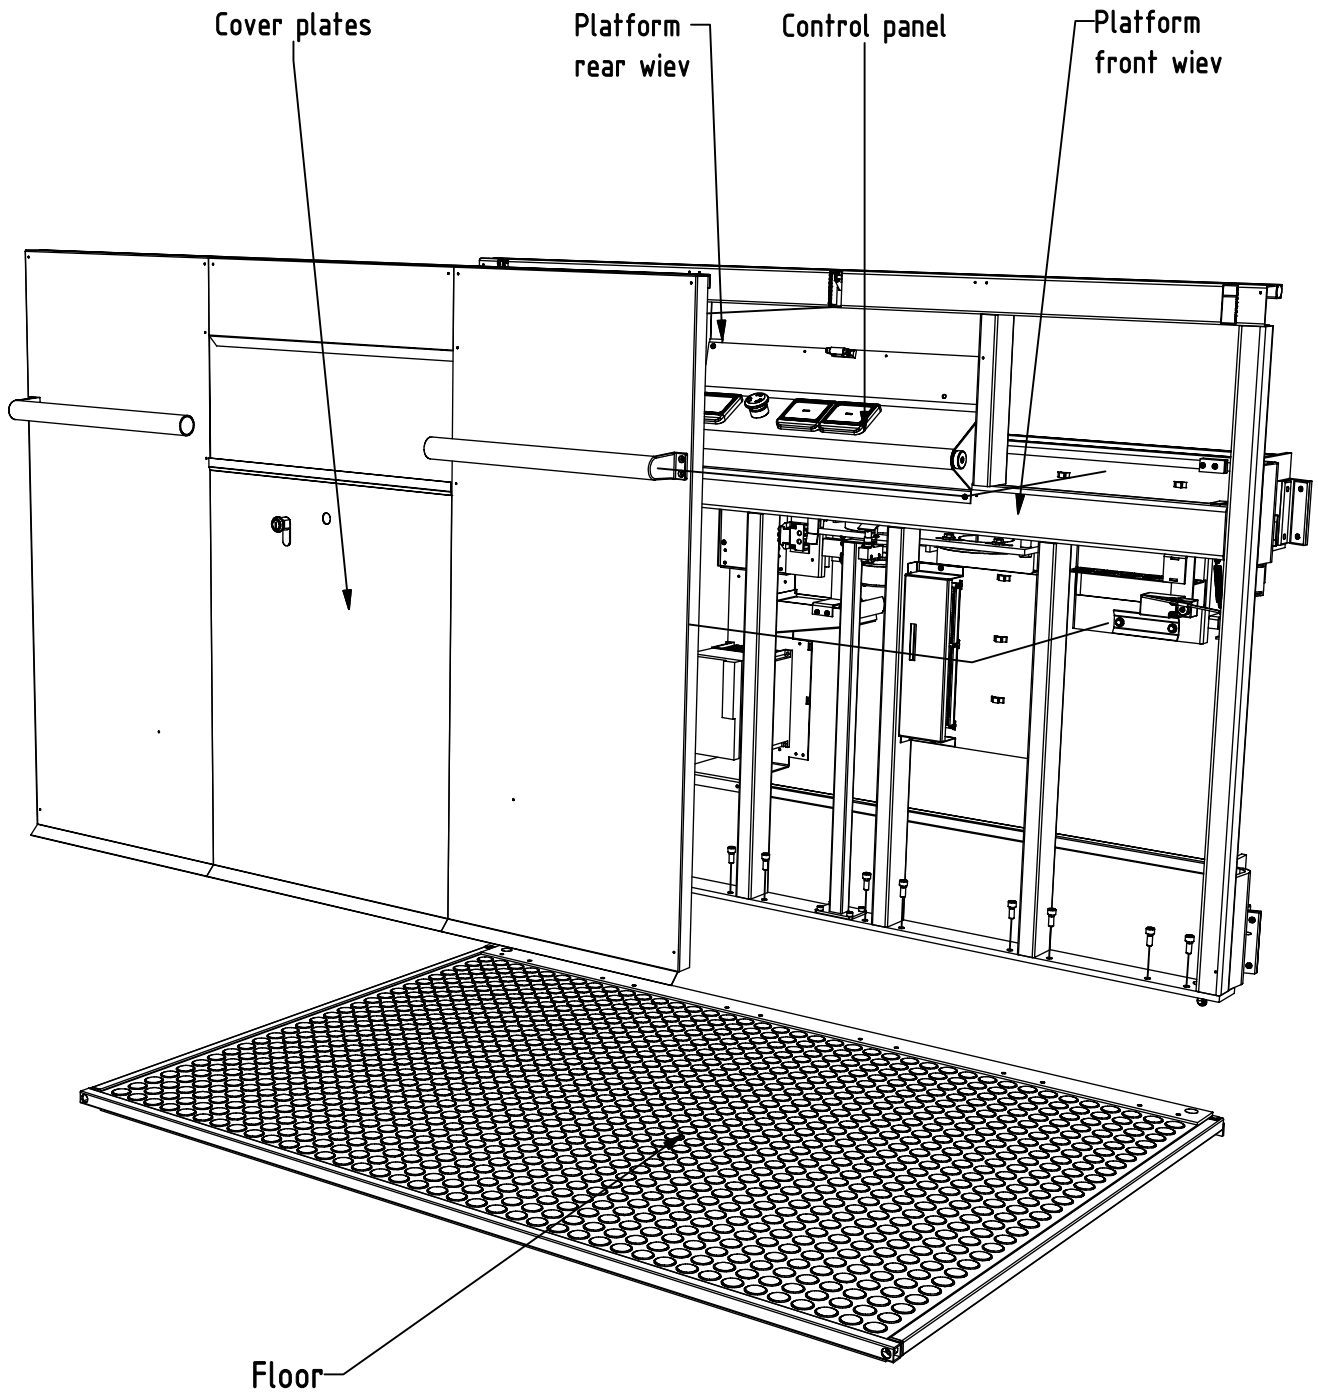

Platform A5000

Cover plates on platform

Floor A5000

Phone +46 290 295 50

service@cibeslift.com

Telefax: +46 29 295 69

Rev. 2004-05-01

Valid from ser.no.xxxxxx-5113

Page

30

Platform front view

Control panel

- 1923 = -1
- 1924 = 0
- 1925 = 1
- 1926 = 2
- 1927 = 3
- 1928 = 4
- 1945 = G
- 1949 = B
- 1964 = S
- 2388 = U

Platform rear view

Phone +46 290 295 50
service@cibeslift.com