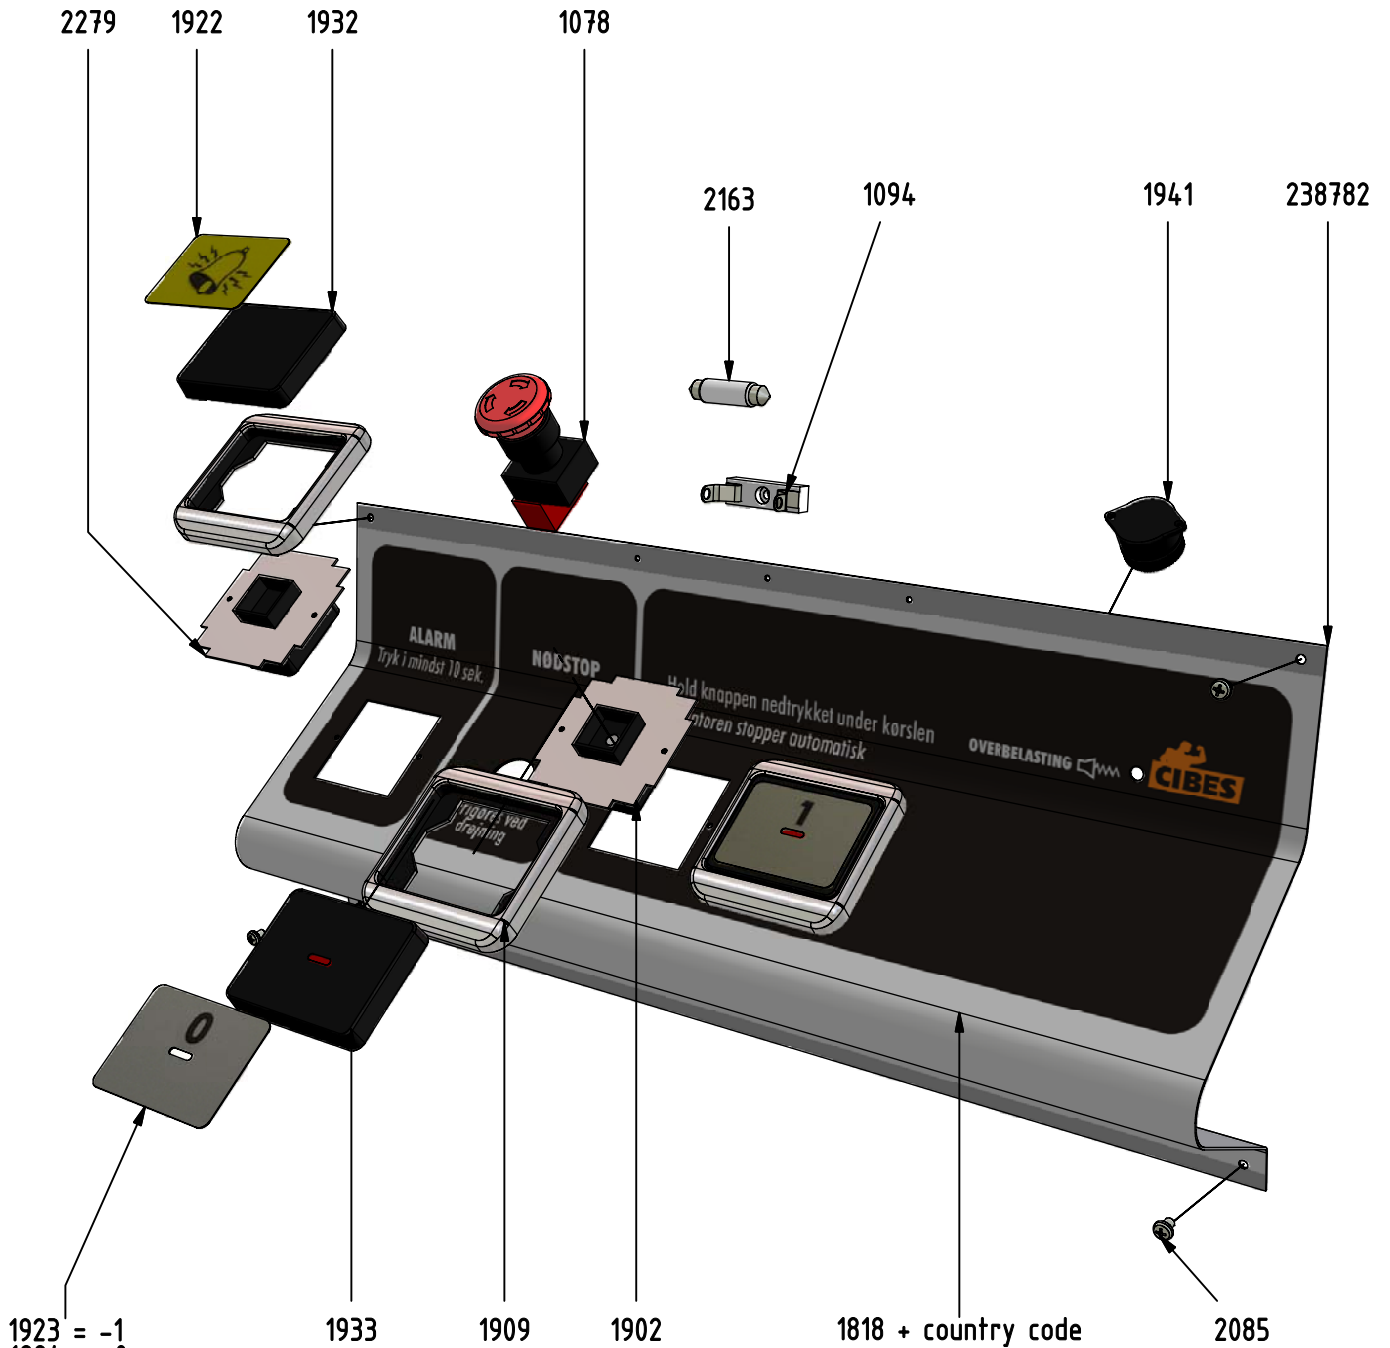

Platform A5000

Cover plates on platform

Floor A5000

Phone +46 290 295 50

service@cibeslift.com

Telefax: +46 29 295 69

Rev. 2004-05-01

Valid from ser.no.xxxxxx-5113

Page

30

Platform front view

Control panel

- 1923 = -1
- 1924 = 0
- 1925 = 1
- 1926 = 2
- 1927 = 3
- 1928 = 4
- 1945 = G
- 1949 = B
- 1964 = S
- 2388 = U

Platform rear view

Phone +46 290 295 50
service@cibeslift.com