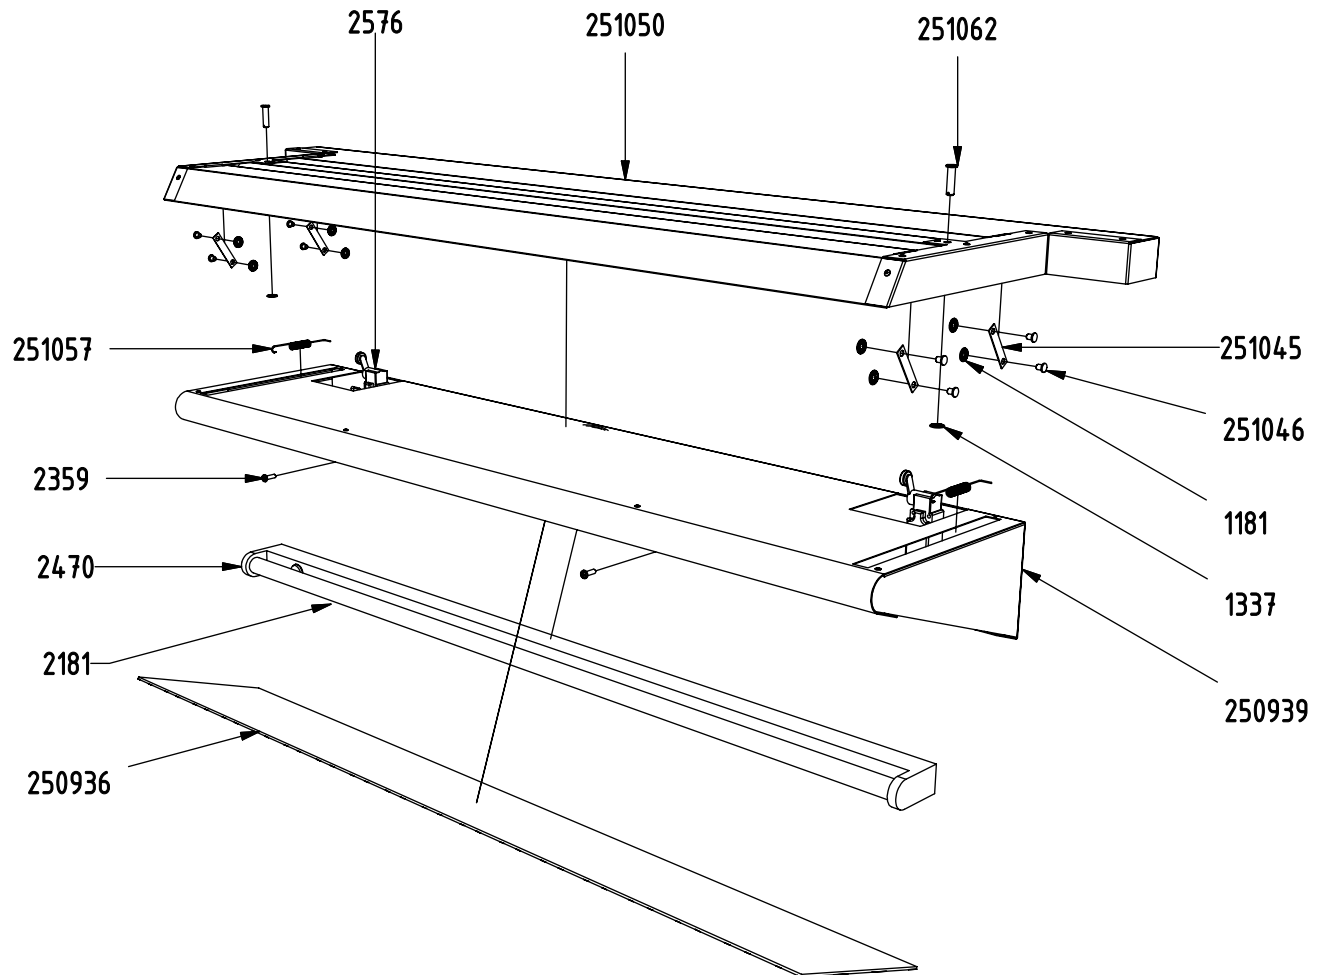

250930

Phone +46 290 295 50
service@cibeslift.com

Telefax: +46 290 295 69
Rev.

Valid from ser.no.

Page