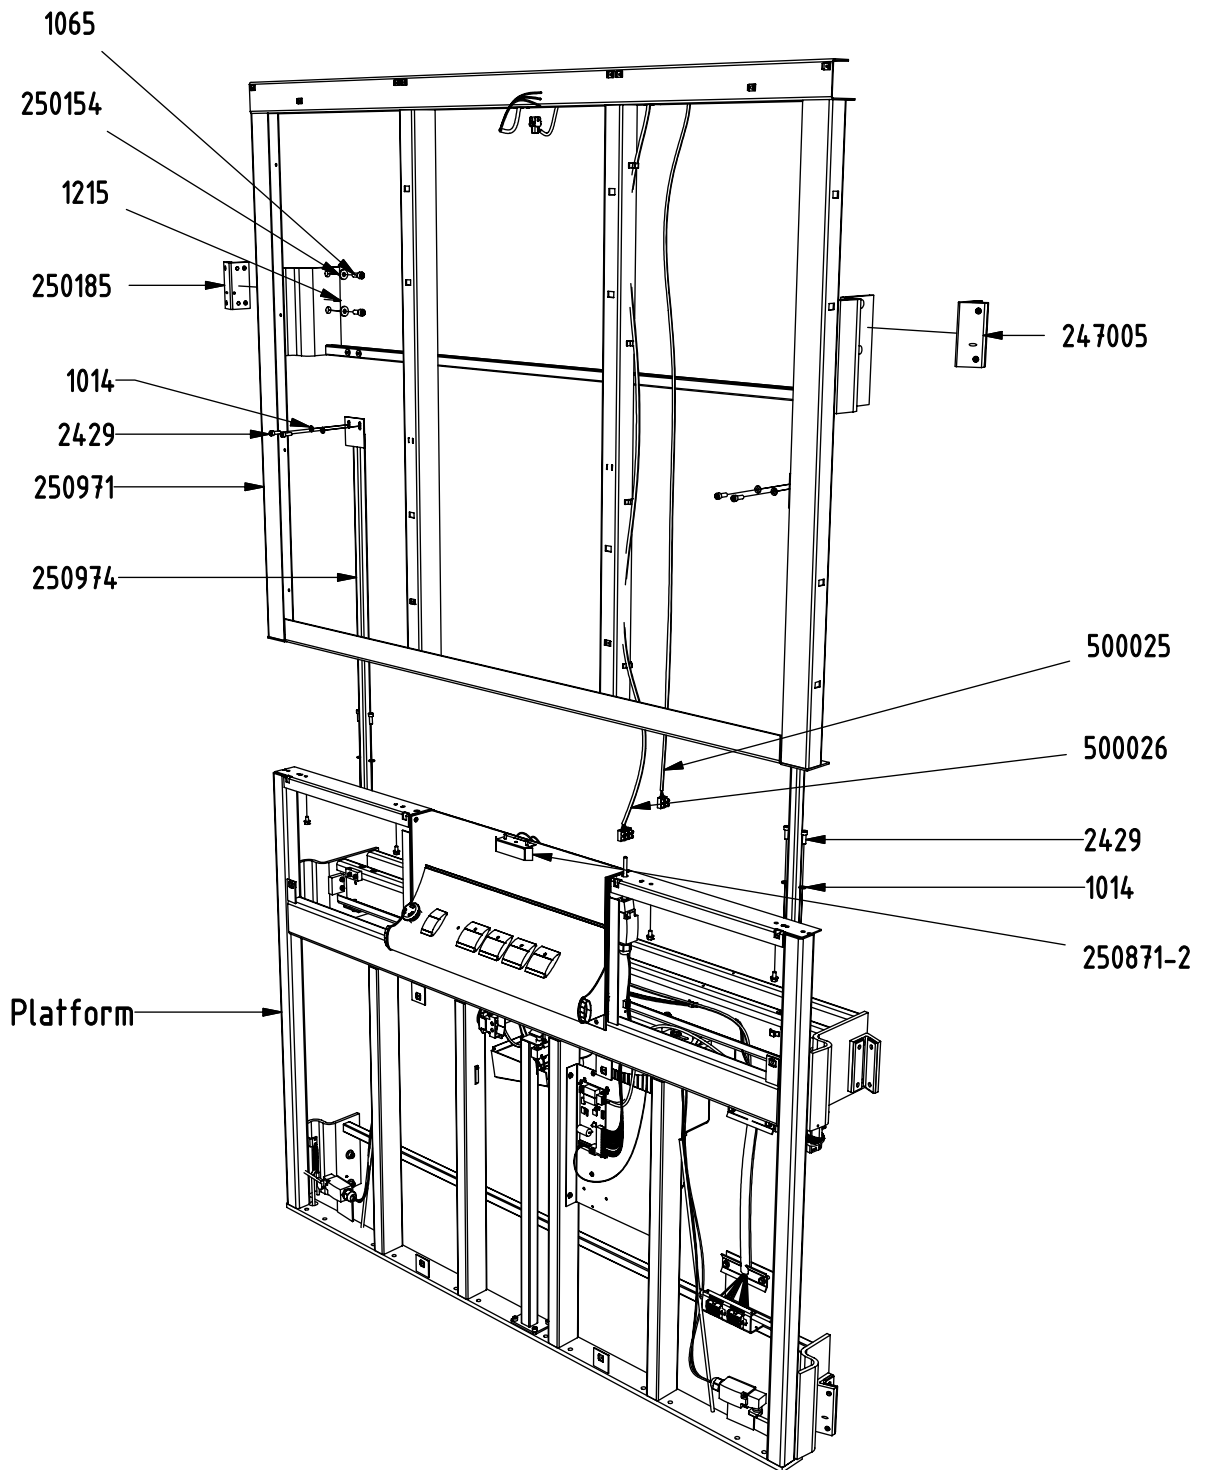

Platform Cibes A7000

Phone +46 290 295 50

service@cibeslift.com

Telefax: +46 290 295 69

Rev.

Valid from ser.no.

Page